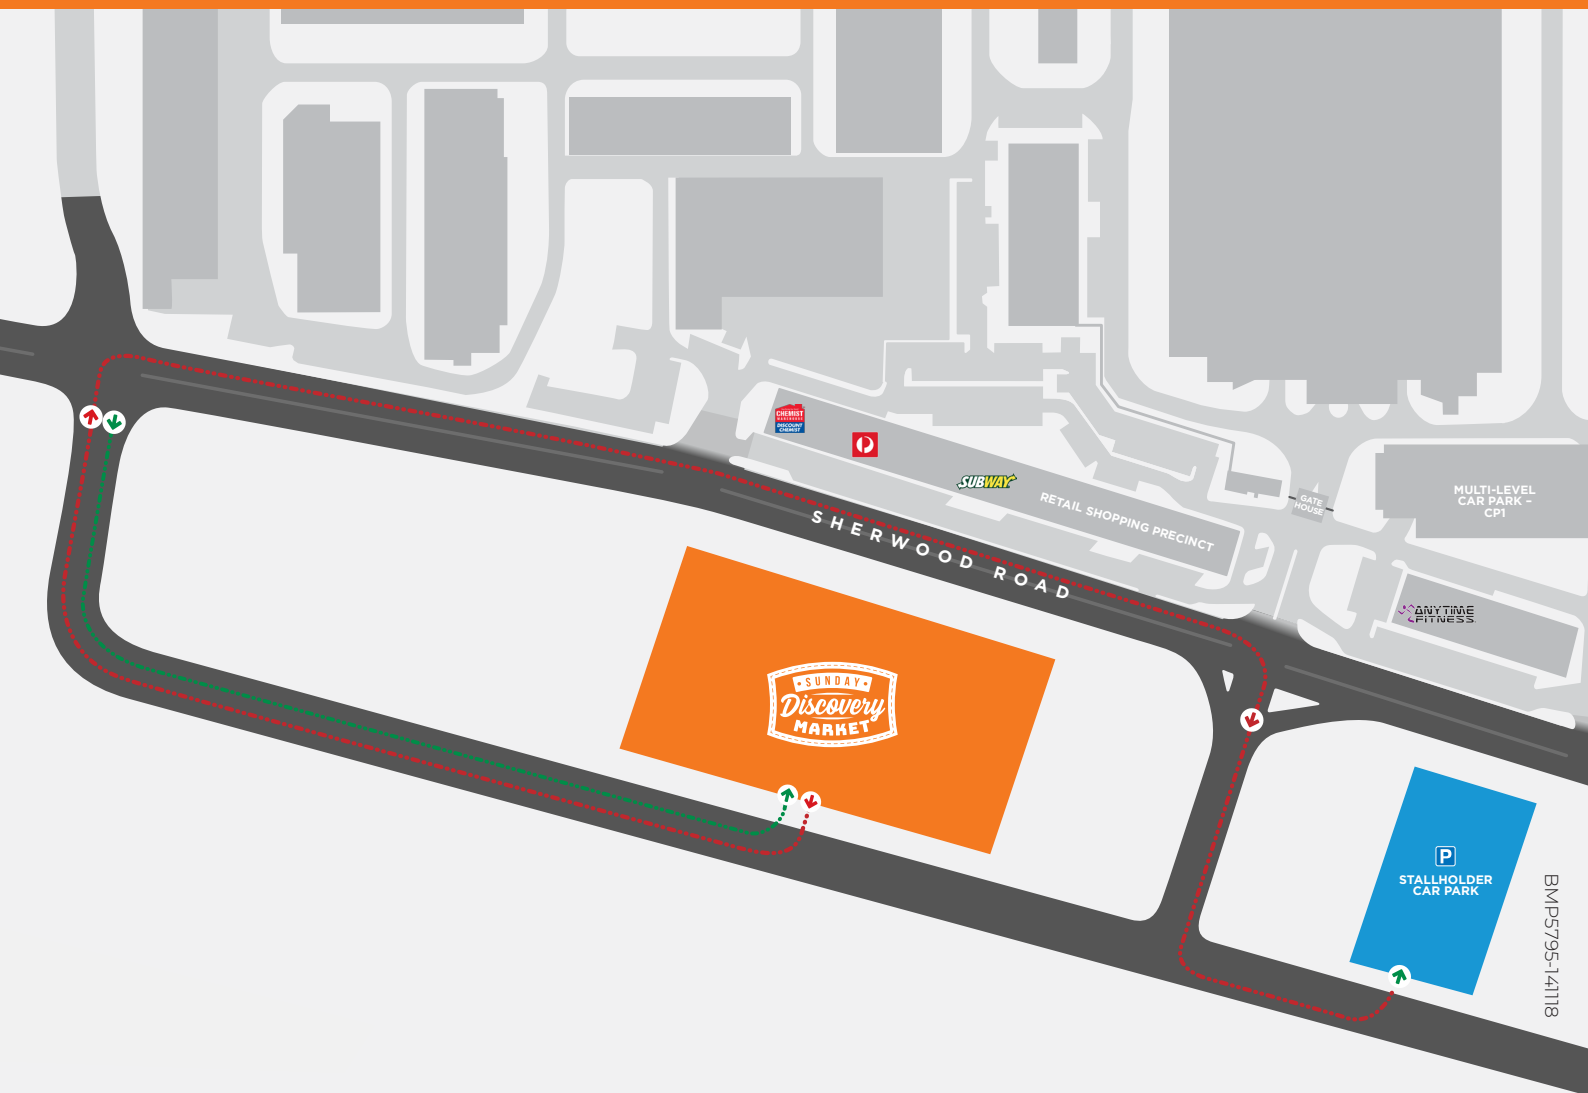

BRISBANE
**MARKET
PLACE**

📍 250 Sherwood Road Rocklea
☎ (07) 3915 4277
✉ bmp@brisbanemarkets.com.au

FIND US ON